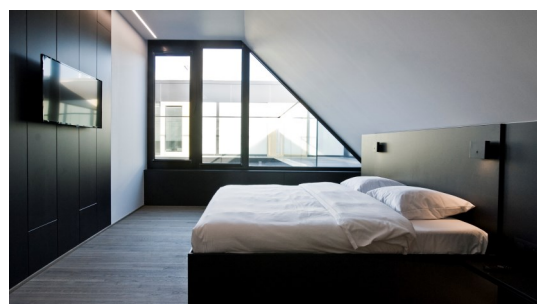

« Duplex » room

Room with or without terrace kitchenette available at extra fees (5 €/stay)

Nbr of rooms	Room type	Prices 2019 :Room
3	3 lits	105,00€
6	4 lits	120,00€

Group bookings & meeting rooms rental

For informations about group bookings (more than 15 persons) and/or meeting rooms rental, please contact Sabina Najafova. administration@sleepwell.be Phone : 0032/2 226 57 36

Location

Sleep Well Youth Hostel is centrally located (inside the inner ring road of Brussels), next to the metro station Rogier, behind the shopping mall City 2 and 10 minutes walk from the Brussels North Train Station.

From Brussels National Airport—Zaventem,

Take the train (station is located underground) to North station. **Duration : 30 min.**

From Brussels South Airport—Charleroi

Take the shuttle bus to Brussels South station. **Duration : 1h.**

Parking facilities: Parking Q-Park (INNO), opposite the hostel Interparking, City 2

Backpacker at heart but have reach the age of reason ?

Everybody is welcome at Sleep Well despite his/her age. What is important is to respect each others peace and way of life. Therefore, if you are over 35 or if you come with children, we kindly ask you to book a private room. The duration of the stay is limited to 5 nights, except exceptional agreement of the management.