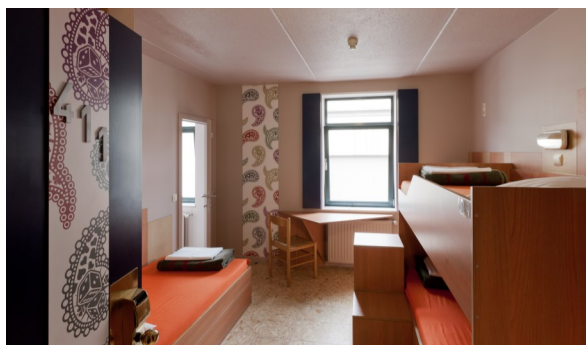

General conditions and prices 2019

- Check in: 3 pm / Check out: 11 am
- Private showers & bathrooms
- Wash basin/mirror inside the room
- Table/ chair - shelf/wardrobe/rail
- Bedlinen/blankets/sheets included in the price
- Free breakfast: 7 AM - 10 AM
- Towels available for rent, other hygiene products available for sale at the reception

Hostel rooms: 1,2,3,4 or 6 beds

Lock-out room 11am - 3pm

Nbr of rooms	Room Type	2019 prices : BED
4	SINGLE	55,00€
4	TWIN	35,00€
11	3 BEDS	30,50€
8	4 BEDS	27,00€
10	6 BEDS	25,50€

« STAR » rooms

Higher standing rooms. TV and fridge and safe in the room. No lock-out. The rooms are accessible 24h a day.

Nbr of rooms	Room Type	2019 prices : ROOM
4 - cocoon	SINGLE	70,00€
31 - Pullman	TWIN	80,00€
8 - Pullman	TRIPLE	100,00€

« Duplex » room

Room with or without terrace kitchenette available at extra fees (5 €/stay)

Nbr of rooms	Room type	Prices 2019 :Room
3	3 lits	105,00€
6	4 lits	120,00€

Group bookings & meeting rooms rental

For informations about group bookings (more than 15 persons) and/or meeting rooms rental, please contact Sabina Najafova. administration@sleepwell.be Phone : 0032/2 226 57 36